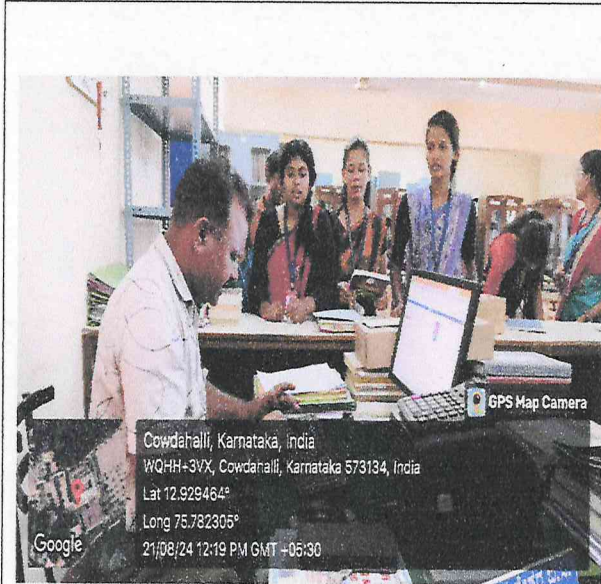

JSS Mahavidyapeetha, Mysore - 04

JSS INSTITUTE OF EDUCATION

(Recognized by the NCTE and Affiliated to University of Mysore, Mysore)

Sakleshpur – 573 134, PB No 26, Hassan Dist.

Email: jssioebdskp@gmail.com website: <https://jssioebdskp.org.in> Phone No: 97405 91647

Facility Available for Betterment of Students Support in the Institution

Library Books Issuing

PRINCIPAL
J.S.S. Institute of Education
B: 26, SAKALESHPUR-573 134
Hassan Dist